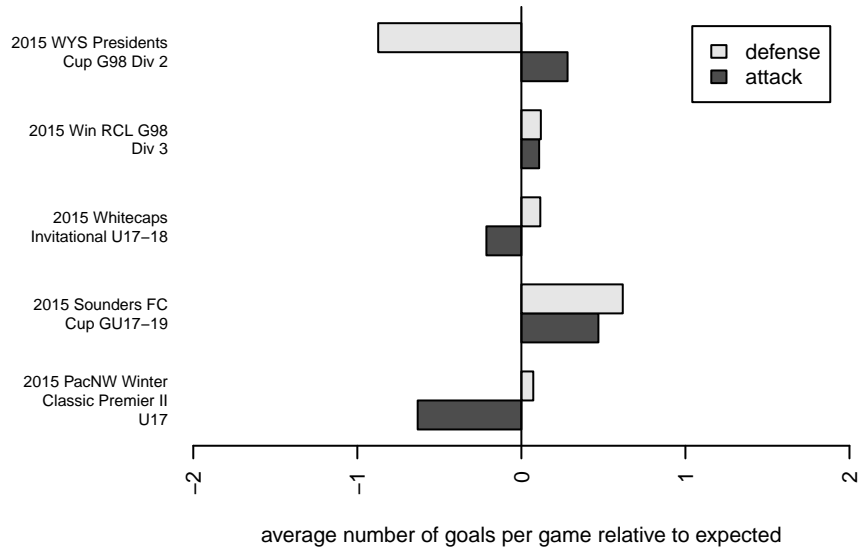

NWN Blue G98

Northwest Nationals
 Mountlake Terrace, WA
 G98 total strength=1327
 attack=5.9 defense=6.54
 fall league = Win RCL G98 Div 3

alt names used:
 NWN G98 Blue B
 NW Nationals G98 Blue
 NWN G98 B Blue
 NWN G98 B Blue

Venues played:
 2015 2014 WYS Presidents Cup G98 Division
 2015 Starfire Spring Classic GU17-18
 2015 Sounders FC Cup GU17-19
 2015 Win RCL G98 Div 3
 2015 PacNW Winter Classic Premier II U17
 2015 Whitecaps Invitational U17-18
 2015 WYS Presidents Cup G98 Div 2

**attack and defense variance (black dot)
relative to other teams
and top 10 in region**

**attack and defense rating
relative to others at age
and all opponents in last 13 months**

Performance relative to 13 month average