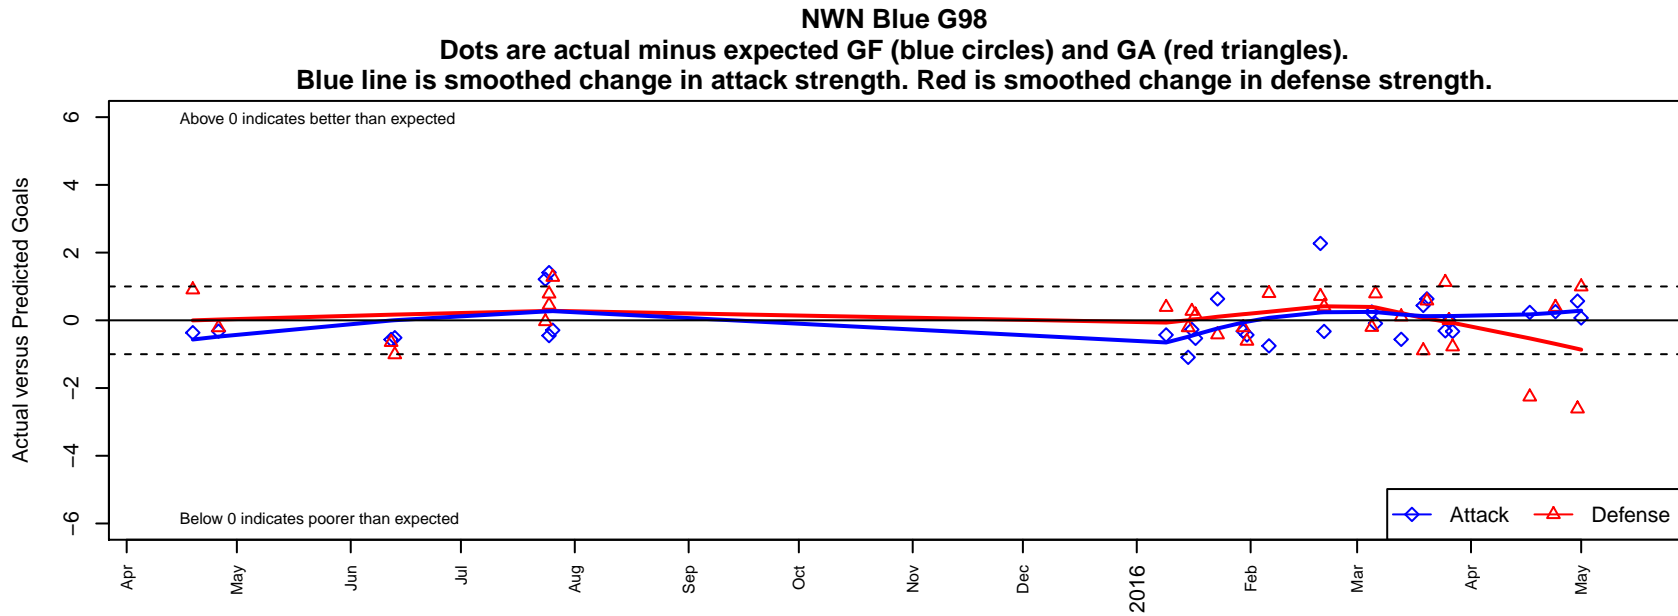

NWN Blue G98

Northwest Nationals
 Mountlake Terrace, WA
 G98 total strength=1327
 attack=5.9 defense=6.54
 fall league = Win RCL G98 Div 3

alt names used:
 NWN G98 Blue B
 NW Nationals G98 Blue
 NWN G98 B Blue
 NWN G98 B Blue

**attack and defense variance (black dot)
relative to other teams
and top 10 in region**

**attack and defense rating
relative to others at age
and all opponents in last 13 months**

Performance relative to 13 month average