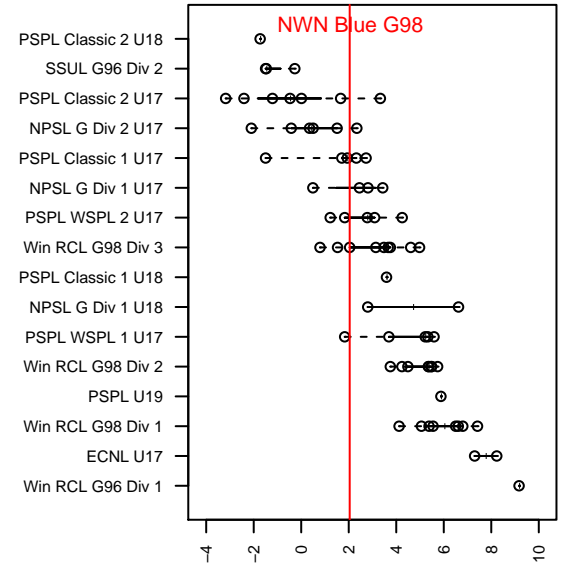

NWN Blue G98

Northwest Nationals
 Mountlake Terrace, WA
 G98 total strength=1327
 attack=5.9 defense=6.54
 fall league = Win RCL G98 Div 3

alt names used:
 NWN G98 Blue B
 NW Nationals G98 Blue
 NWN G98 B Blue
 NWN G98 B Blue

**attack and defense variance (black dot)
relative to other teams
and top 10 in region**

**attack and defense rating
relative to others at age
and all opponents in last 13 months**

Performance relative to 13 month average