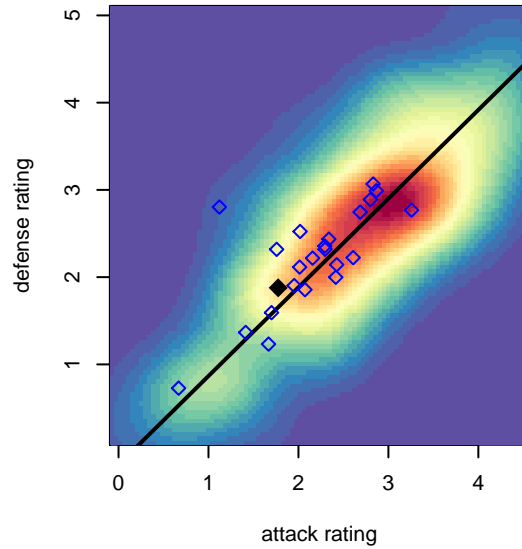

NWN Blue G98

Northwest Nationals
 Mountlake Terrace, WA
 G98 total strength=1327
 attack=5.9 defense=6.54
 fall league = Win RCL G98 Div 3

alt names used:
 NWN G98 Blue B
 NW Nationals G98 Blue
 NWN G98 B Blue
 NWN G98 B Blue

**attack and defense variance (black dot)
relative to other teams
and top 10 in region**

**attack and defense rating
relative to others at age
and all opponents in last 13 months**

Performance relative to 13 month average